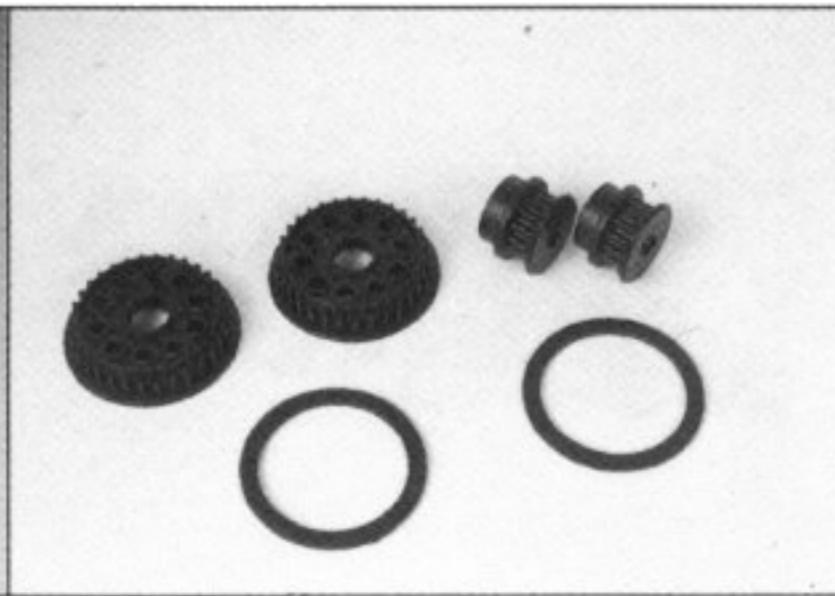

#968-12  Wheel Set for Sponge Tire

\$20

#968-13
Wheel Set for Rubber Tire

\$25

#962-14
Wheel Hub 12pcs

\$20

#968-15  Ready use Sponge Tire Wheel 'F'

\$40

#968-16  \$40
Ready use Sponge Tire Wheel'R

#962-17 \$25
Belt Gear Set

#968-18 \$90
Damper Set 'pair

#968-19  \$30
Option Spring 6pcs

#968-20 \$20
Damper Plastic Case 'pair

#968-21 \$40
Main Center Shaft Set