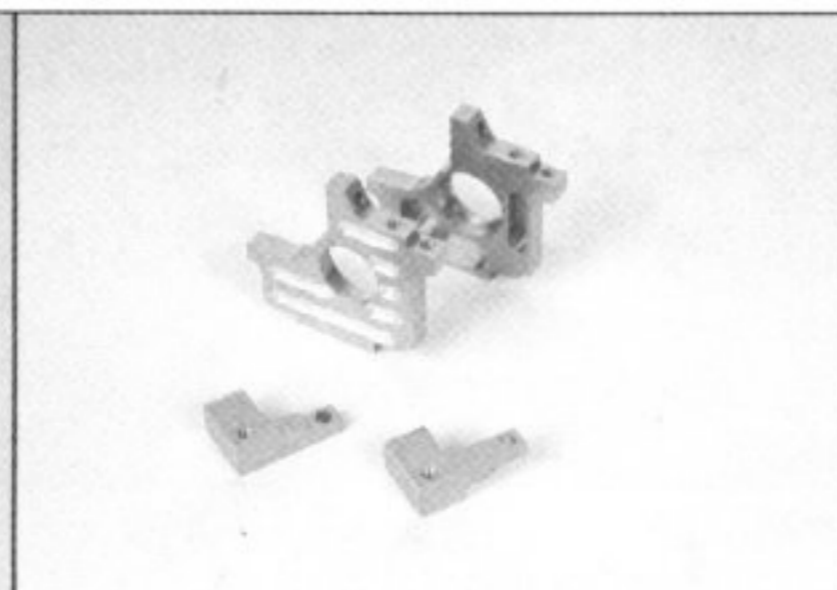

#968-63 **op** \$40
Slick Tire Foam Wheel Set 'R'

#968-64 **op** \$100
Metal Diff. Joint

#968-65 **op** \$160
Ready use Metal Diff.

#968-66 **op** \$80
Light Weight Universal Joint 'pair'

#968-67 **op** \$420
Light Weight Motor Mount