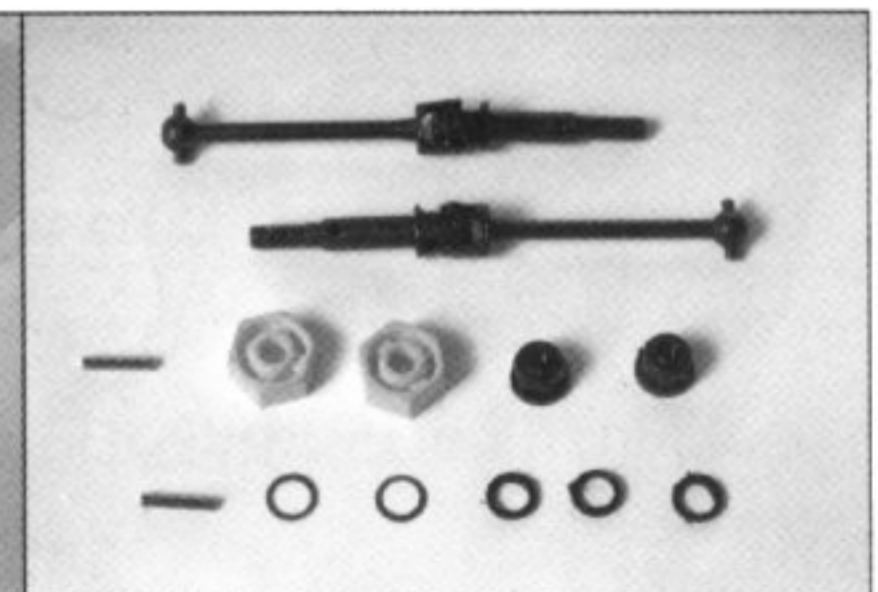

#968-30 $100
Universal Joint Set 'pair