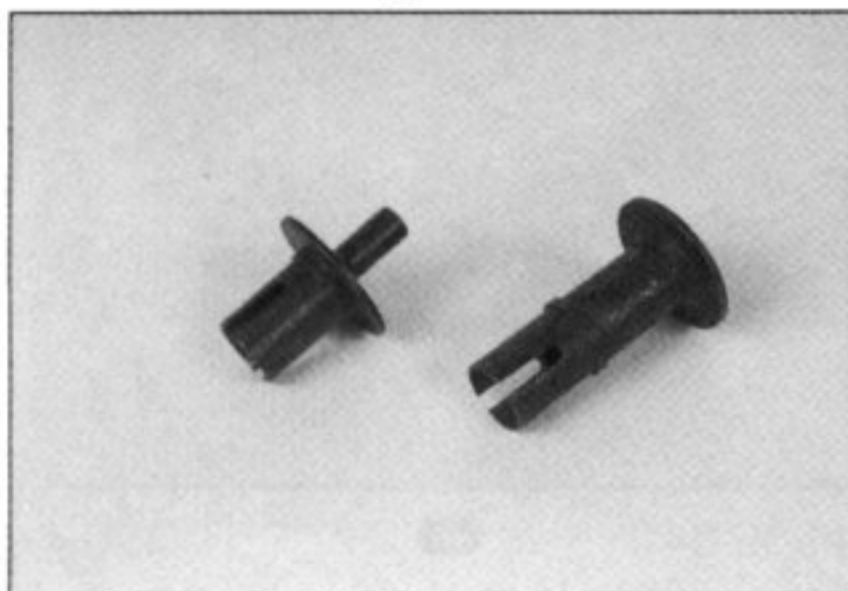

#968-64 **op** $100
Metal Diff. Joint