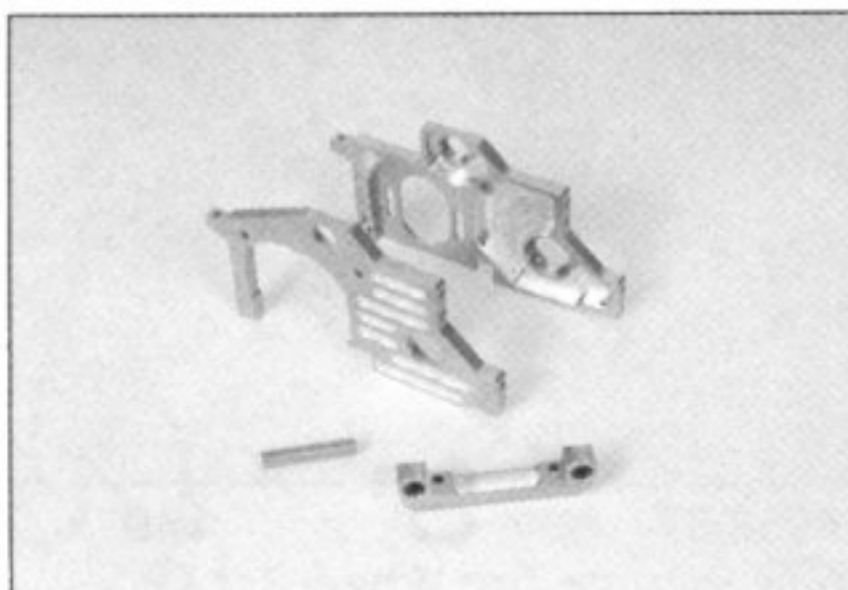

#968-56 \$25
King-pin Set

#968-57 \$30
M3 Screw 32pcs

#968-58 \$25
Post Set

#968-59 **op** \$140
One-way Shaft Set

#962-60 **op** \$80
One-way Bearing Set

#968-61 **op** \$20
Front Belt Bearing Idler

#968-62 **op** \$40
Slick Tire Foam Wheel Set 'F'

#968-63 **op** \$40
Slick Tire Foam Wheel Set 'R'

#968-64 **op** \$100
Metal Diff. Joint

#968-65 **op** \$160
Ready use Metal Diff.

#968-66 **op** \$80
Light Weight Universal Joint 'pair'

#968-67 **op** \$420
Light Weight Motor Mount

#968-68 **op** \$250
Light Weight Alu. Front Bulk

#968-69 \$50
Graphite Wing for Rear Hub 'pair'

#968-70 **op** \$80
Damper Stay for Alu. Front Bulk

#968-71 \$15
M2 & M2.5 E-ring 16pcs

#968-72 \$20
M1.5 & M2 Pin 12pcs