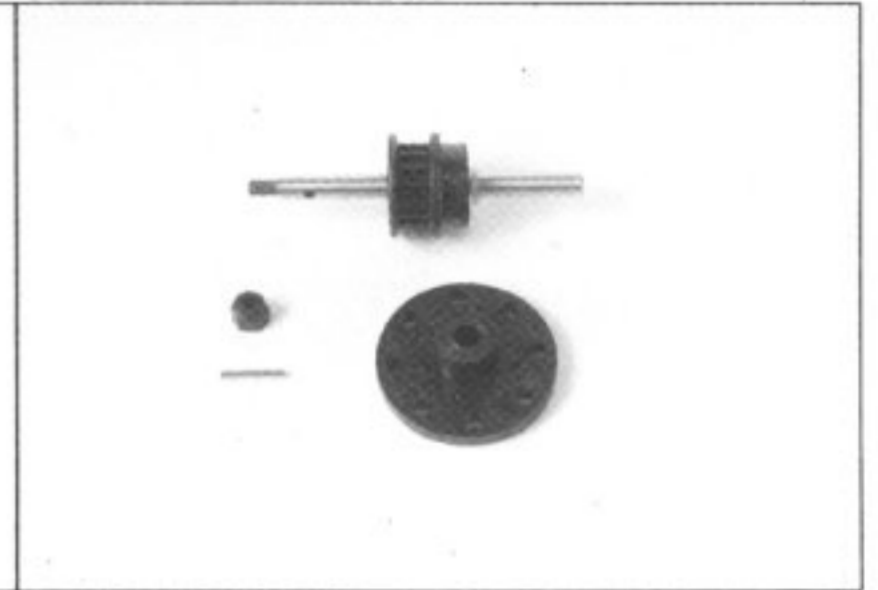

#968-16  \$40
Ready use Sponge Tire Wheel'R

#962-17 \$25
Belt Gear Set

#968-18 \$90
Damper Set 'pair

#968-19  \$30
Option Spring 6pcs

#968-20 \$20
Damper Plastic Case 'pair

#968-21 \$40
Main Center Shaft Set