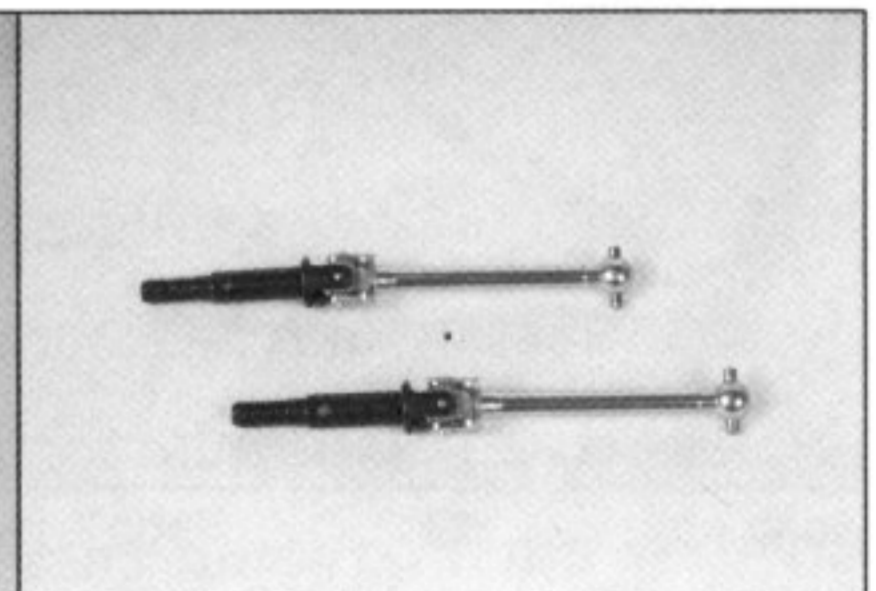

#968-66 **op** $80
Light Weight Universal Joint 'pair'