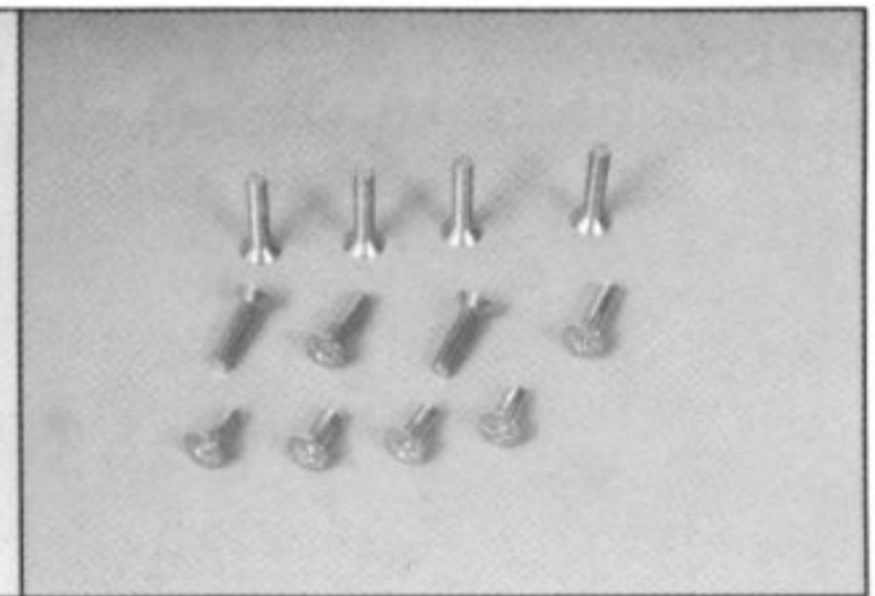

#968-73 \$20
Shock Shaft 'pair'

#968-74 \$25
Shock Cap 'pair'

#968-75 **op** \$45
2.6 Thrust Set for Metal Diff. 'pair'

#968-76 **op** \$15
M3 Plastic Nut 12pcs

#968-77 **op** \$15
M3 Plastic Washer 12pcs

#968-78 **op** \$20
Light Weight M3 Flat Screw

#968-79 **acc** \$15
Gold Plated Battery Bar 6pcs

#968-80 **acc** \$660
6Cell-2000 VHV Match Pack

#968-81 **op** \$15
Light Weight 18mm Tie-rod 2pcs

#968-82 **op** \$20
Light Weight 35mm Tie-rod 2pcs