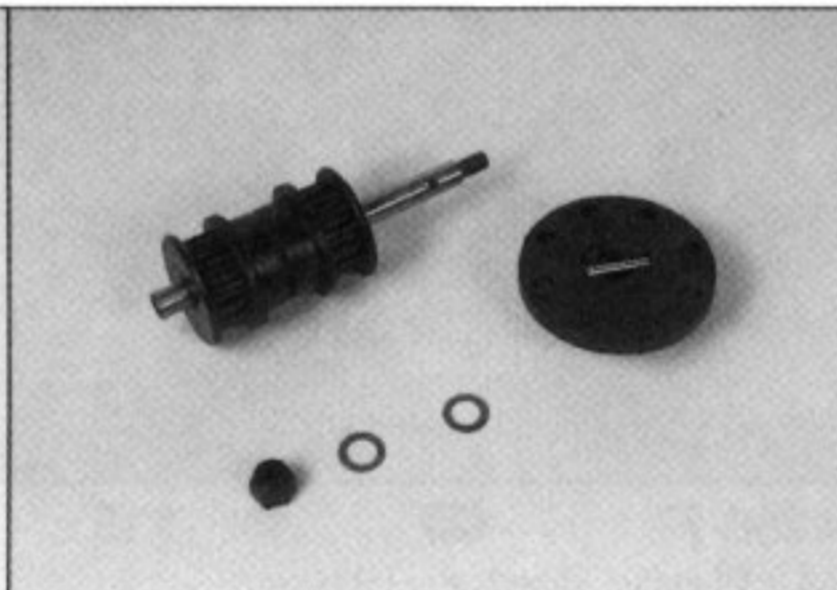

#968-50 \$40
Rubber Tire Foam Wheel Set 'F'

#968-51 \$40
Rubber Tire Foam Wheel Set 'R'

#968-52 \$20
Damper Seal & O-ring

#968-53 \$30
Front Bumper

#962-54 **op** \$20
Diff. Joint Protect O-ring 5pcs

#968-55 \$15
M4 Collar

#968-56 \$25
King-pin Set

#968-57 \$30
M3 Screw 32pcs

#968-58 \$25
Post Set

#968-59 **op** \$140
One-way Shaft Set

#962-60 **op** \$80
One-way Bearing Set

#968-61 **op** \$20
Front Belt Bearing Idler

#968-62 **op** \$40
Slick Tire Foam Wheel Set 'F'