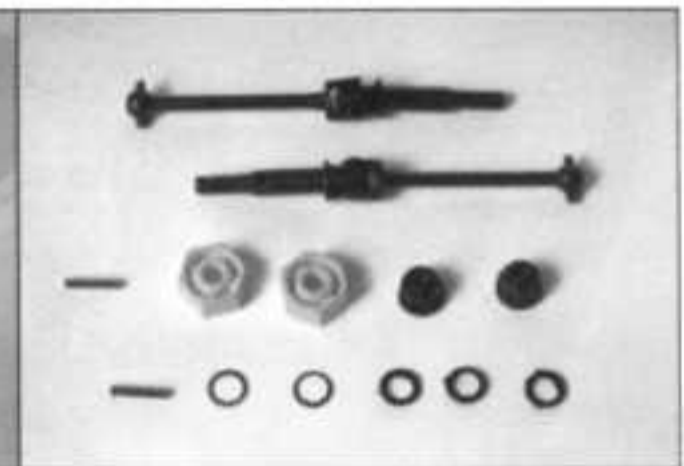

#962-26 \$60
Diff. Joint Set

#962-27 \$25
Diff Washer 4pcs

#962-28 \$45
2.6 Thrust Set 'pair

#962-29 \$15
Diff. Ball 20pcs

#968-30 \$100
Universal Joint Set 'pair

#968-31 \$35
Front Belt

#968-32 \$35
Rear Belt