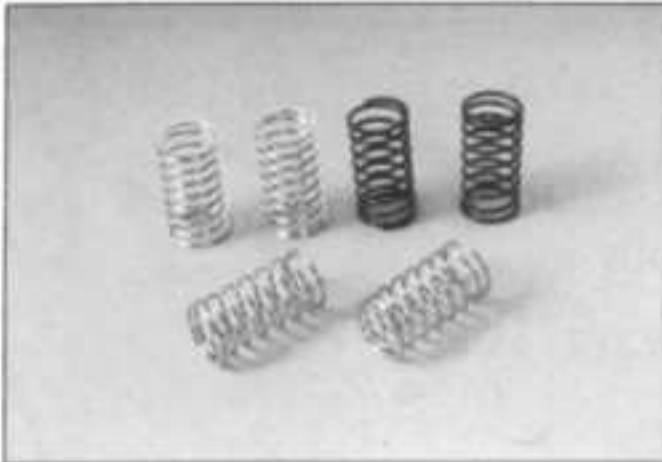

#962-14 \$20
Wheel Hub 12pcs

#968-15  \$40
Ready use Sponge Tire Wheel 'F'

#968-16 **op** \$40
Ready use Sponge Tire Wheel'R

#962-17 \$25
Belt Gear Set

#968-18 \$90
Damper Set 'pair

#968-19 **op** \$30
Option Spring 6pcs

#968-20 \$20
Damper Plastic Case 'pair

#968-21 \$40
Main Center Shaft Set

#968-22 \$25
Arm Shaft Set

#962-23 \$25
4.8 Pillow Ball 8pcs

#968-24 \$25
5.8 Pillow ball 8pcs

#968-25 \$100
Ready race Bearing Differential