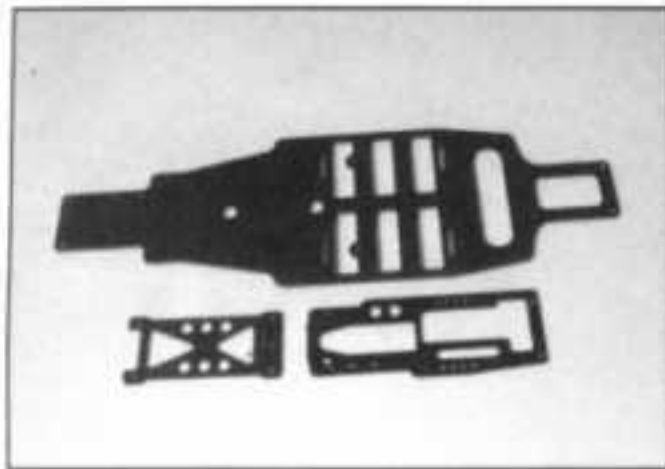

#968-34 $400
Carbon Chassis Set 3pcs