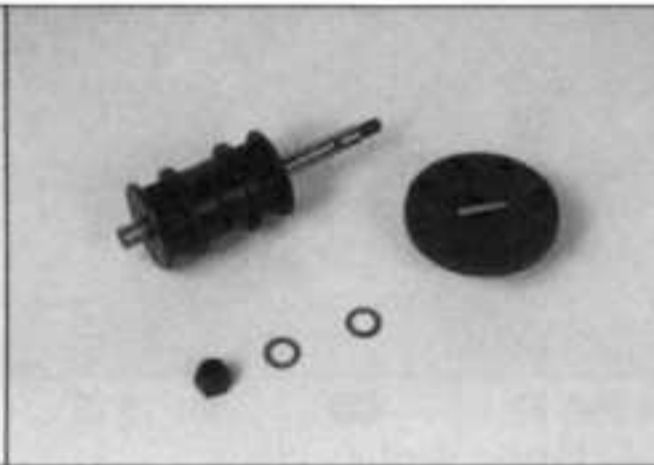

#968-52 \$20
Damper Seal & O-ring

#968-53 \$30
Front Bumper

#962-54 **op** \$20
Diff. Joint Protect O-ring 5pcs

#968-55 \$15
M4 Collar

#968-56 \$25
King-pin Set

#968-57 \$30
M3 Screw 32pcs

#968-58 \$25
Post Set

#968-59 **op** \$140
One-way Shaft Set

#962-60 **op** \$80
One-way Bearing Set

#968-61 **op** \$20
Front Belt Bearing Idler

#968-62 **op** \$40
Slick Tire Foam Wheel Set 'F'

#968-63 **op** \$40
Slick Tire Foam Wheel Set 'R'