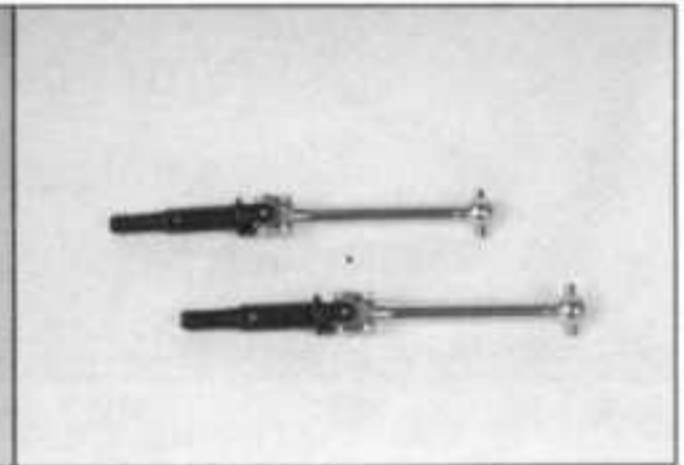

#968-66 **op** $80
Light Weight Universal Joint 'pair'