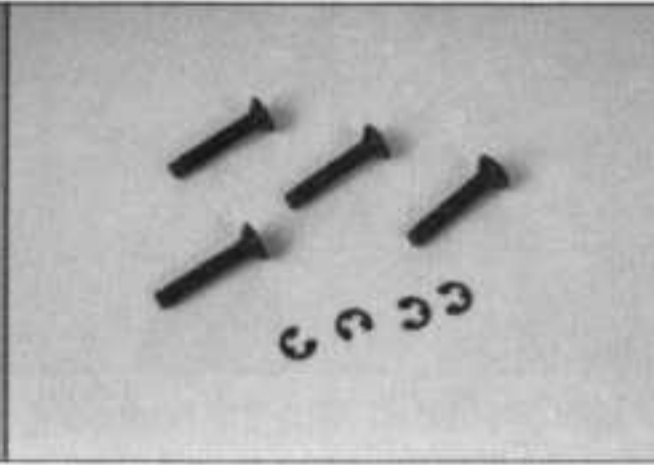

#968-52 \$20
Damper Seal & O-ring

#968-53 \$30
Front Bumper

#962-54 **op** \$20
Diff. Joint Protect O-ring 5pcs

#968-55 \$15
M4 Collar

#968-56 \$25
King-pin Set

#968-57 \$30
M3 Screw 32pcs

#968-58 \$25
Post Set

#968-59 **op** \$140
One-way Shaft Set

#962-60 **op** \$80
One-way Bearing Set

#968-61 **op** \$20
Front Belt Bearing Idler

#968-62 **op** \$40
Slick Tire Foam Wheel Set 'F'

#968-63 **op** \$40
Slick Tire Foam Wheel Set 'R'