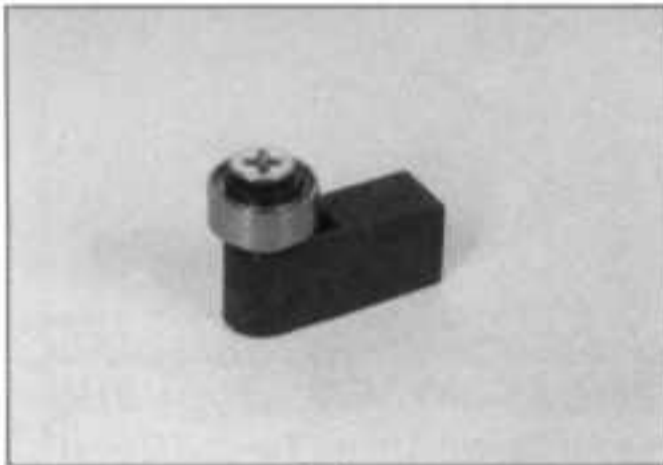

#968-61 **op** $20
Front Belt Bearing Idler