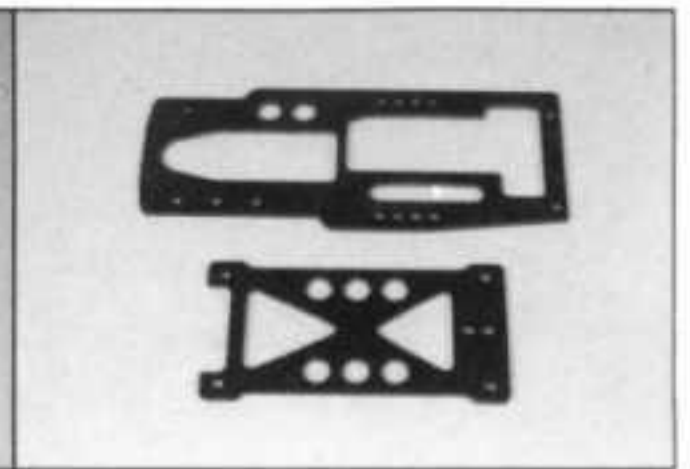

#968-36 $200
Carbon Middle & Upper Chassis