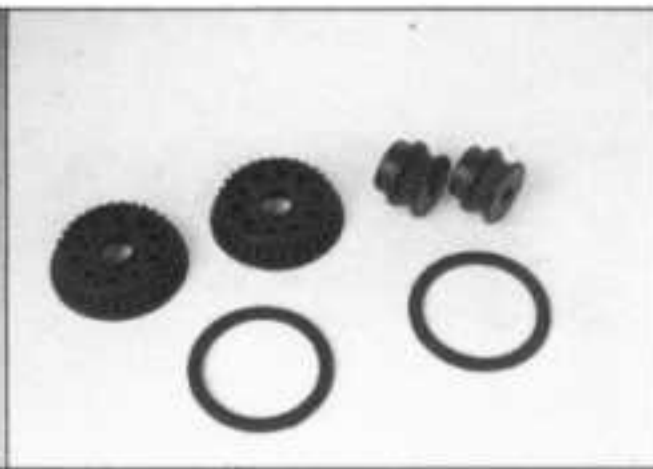

#968-06 \$15
Rear Bumper

#962-07 \$15
Body Mount

#968-08 \$30
Battery Holder Set

#968-09 \$40
Arm Set

#968-10  \$30
Sponge Bumper

#968-11 \$15
Ballend & Post Set

#968-12  \$20
Wheel Set for Sponge Tire

#968-13 \$25
Wheel Set for Rubber Tire

#962-14 \$20
Wheel Hub 12pcs

#968-15  \$40
Ready use Sponge Tire Wheel 'F'

#968-16 **op** \$40
Ready use Sponge Tire Wheel'R

#962-17 \$25
Belt Gear Set

#968-18 \$90
Damper Set 'pair

#968-19 **op** \$30
Option Spring 6pcs