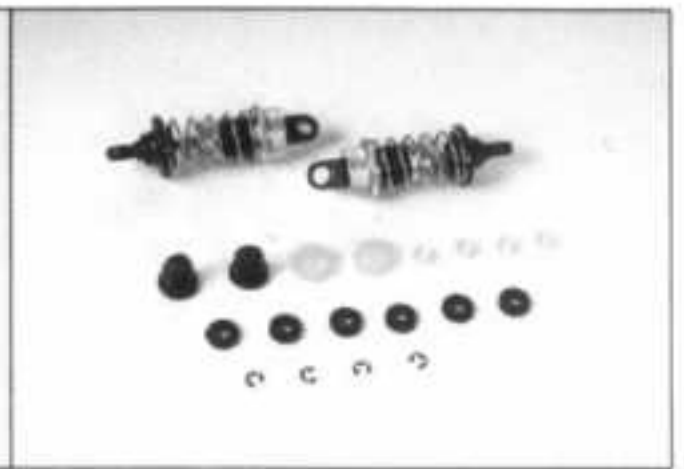

#962-14 \$20
Wheel Hub 12pcs

#968-15  \$40
Ready use Sponge Tire Wheel 'F'

#968-16 **op** \$40
Ready use Sponge Tire Wheel'R

#962-17 \$25
Belt Gear Set

#968-18 \$90
Damper Set 'pair

#968-19 **op** \$30
Option Spring 6pcs